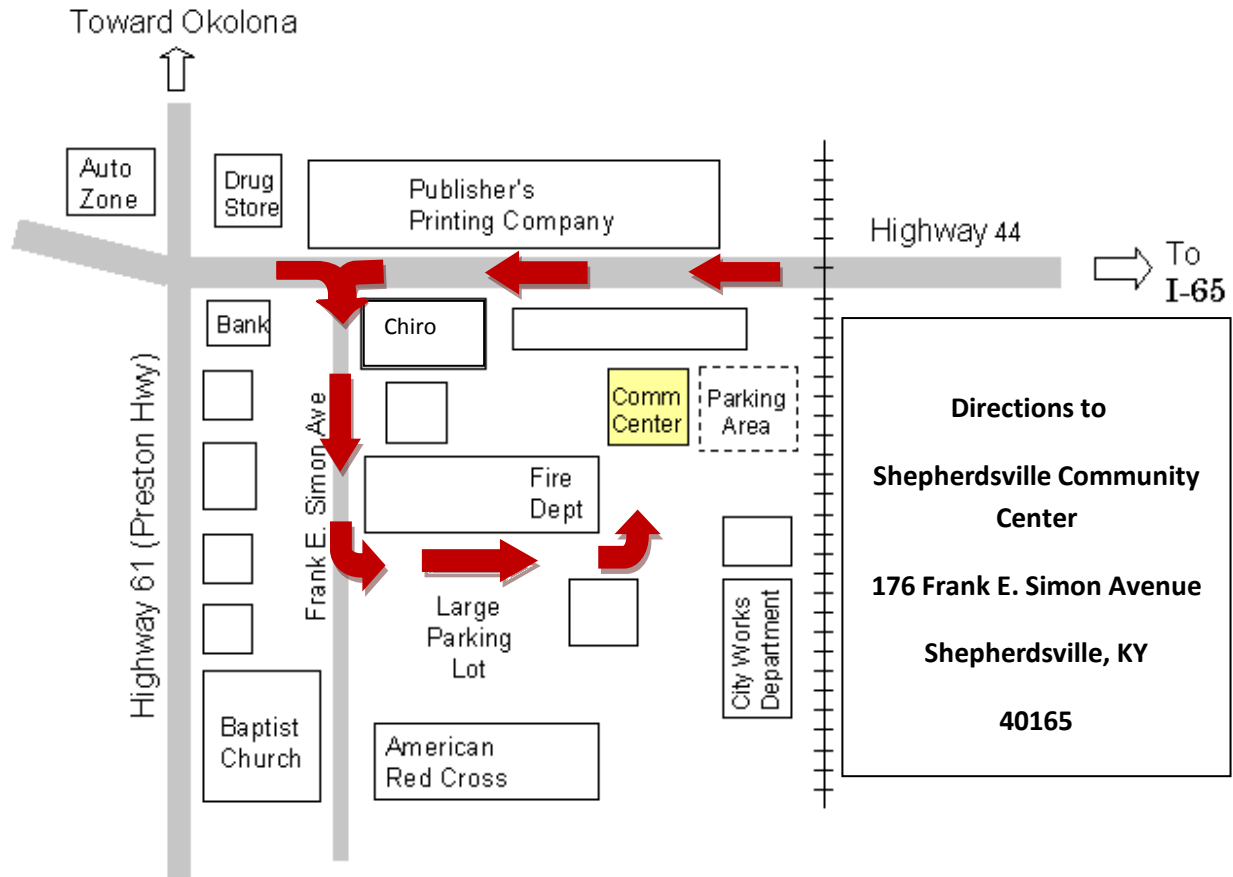

@ Shaolin Kempo School of Martial Arts – Shepherdsville
@ SKSMA Karate - Taylorsville

Follow us on
Instagram

SHAOLINKEMPOSCHOOL

Direction to
Shaolin Kempo School of Martial Arts
Christmas Party

– From 7:00 pm - ?

FROM INTERSTATE 65, EXIT 117 (Shepherdsville)

Go west on Hwy 44 approximately 0.3 miles to RR crossing

Approx 1 block after crossing the RR tracks, turn left at Shepherdsville Chiropractic onto Frank E. Simon Ave (before reaching the traffic light)